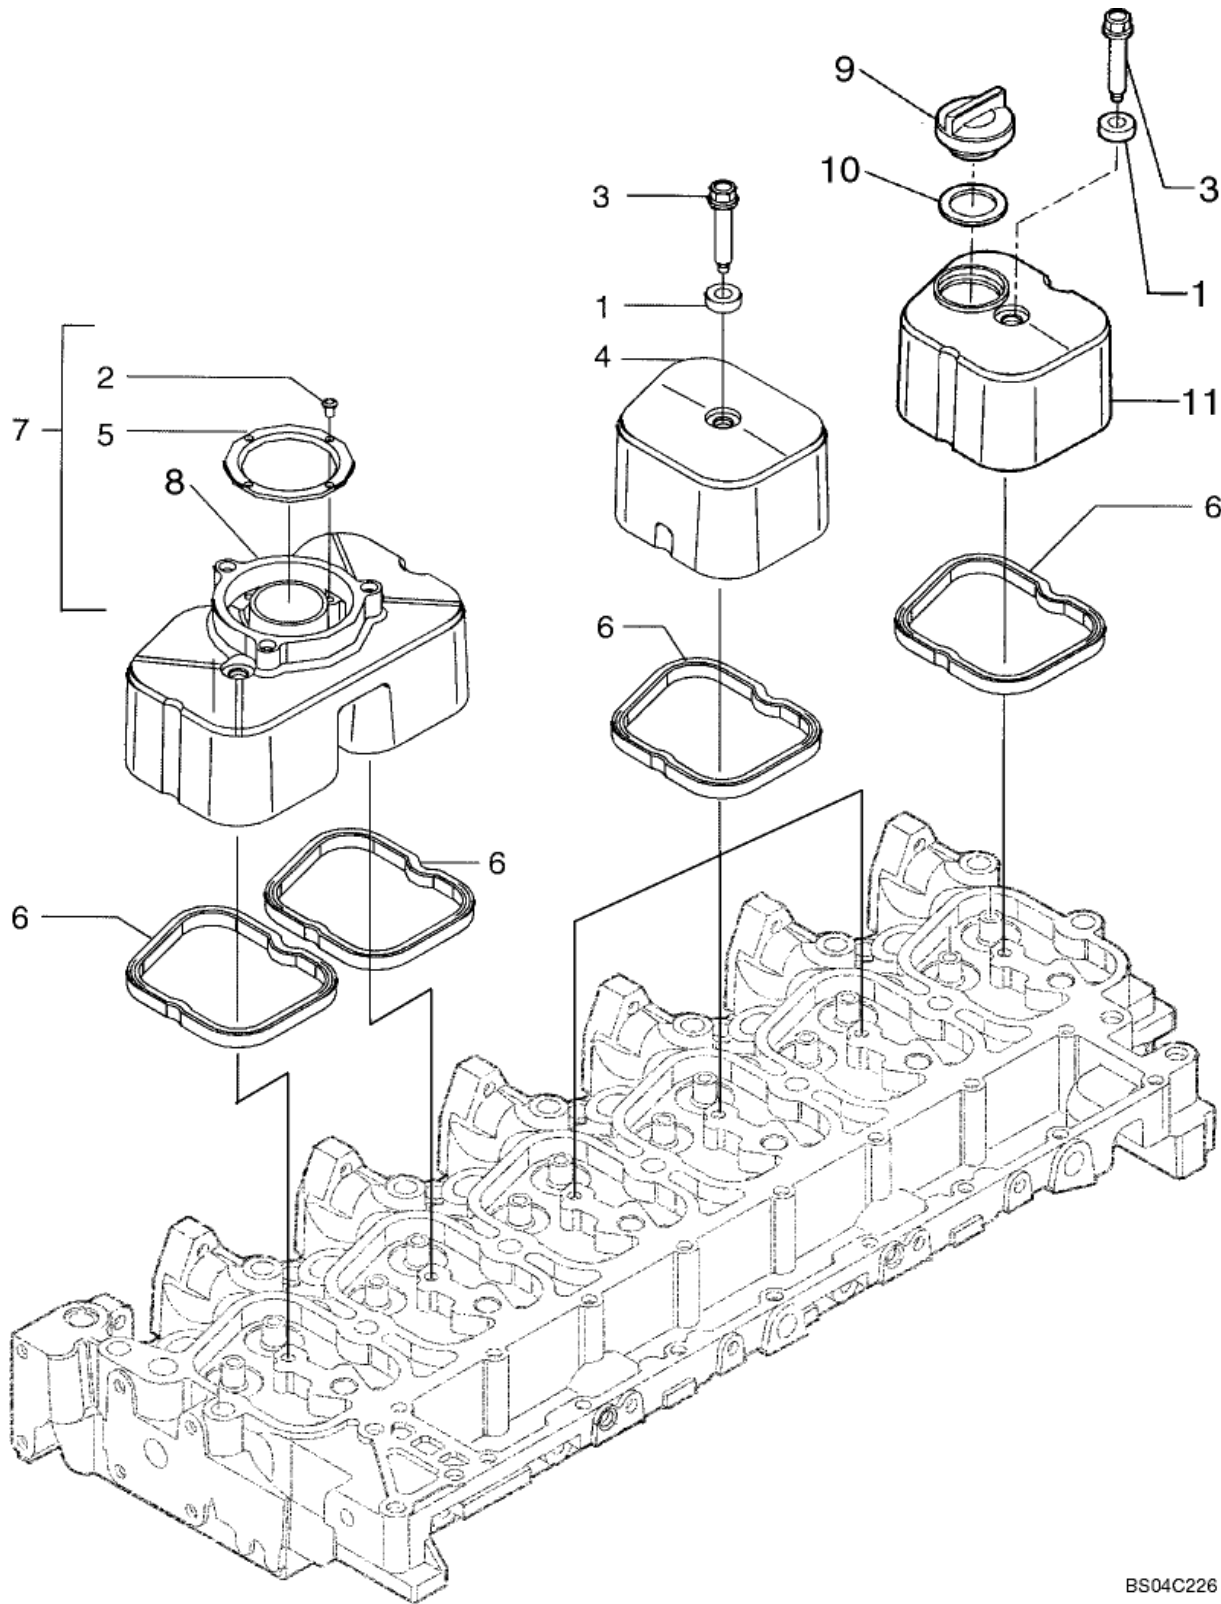

**850K SERIES 2 CRAWLER (1/05-)
02-19 CYLINDER HEAD - COVERS**

BS04C226

**850K SERIES 2 CRAWLER (1/05-)
02-19 CYLINDER HEAD - COVERS**

Key	Qty	Part Number	Part Name	Description
1	6	4895360	Isolator	
2	4	2830281	Screw, Self Tap	Self-tapping
3	6	4895214	Screw	Flange
4	4	2852032	Cover	
5	1	2830775	Baffle	
6	6	2852033	Gasket	
7	1	2830784	Cover, Valve	Incl. Ref 2, 5, 8
8	1	NSS	Not Serviced Separately	Cover
9	1	4895202	Cap, Filler	
10	1	4895296	Seal	Alternate Part to 4892808
10	1	4892808	Seal	Seal Ring; Alternate Part to 4895296
11	1	2852894	Cover	