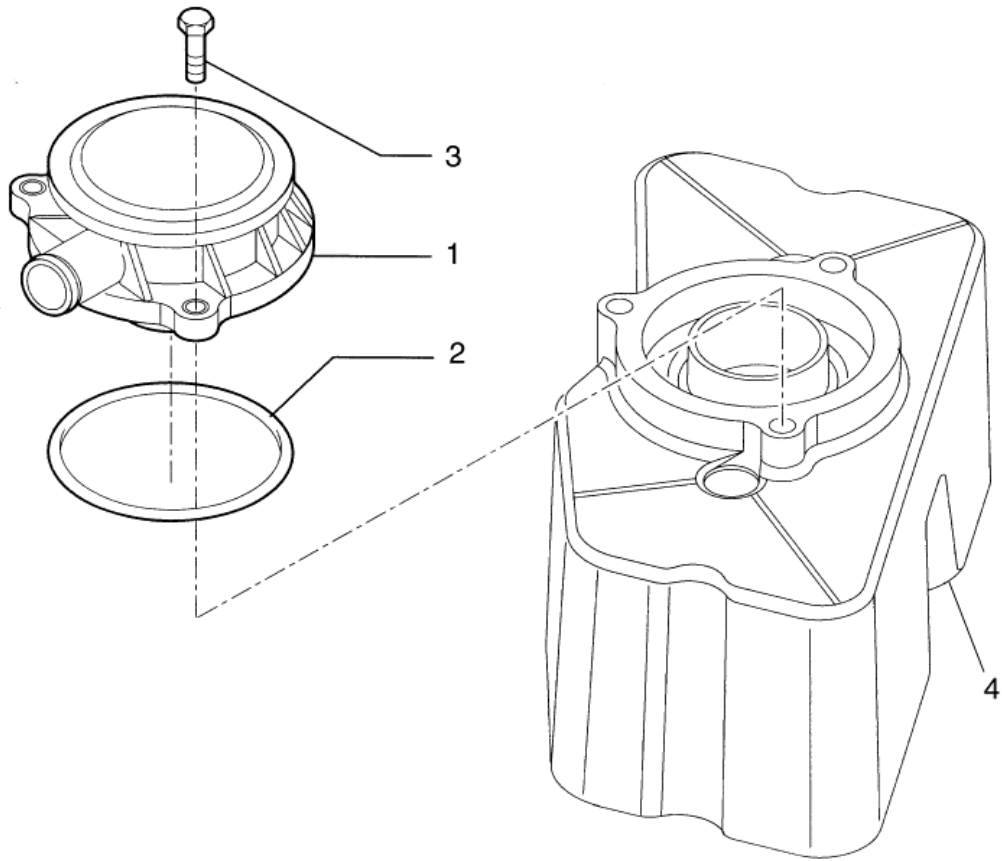

**850K SERIES 2 CRAWLER (1/05-)
02-17 BREATHER - ENGINE**

BS04A030

**850K SERIES 2 CRAWLER (1/05-)
02-17 BREATHER - ENGINE**

Key	Qty	Part Number	Part Name	Description
1	1	2852531	Breather	
2	1	2852028	Gasket	
3	3	4899110	Screw	Hex Flg, M6 x 1 x 20, Alternate Part to 4899092
3	3	4899092	Screw	Hex Flg, M6 x 1 x 25, M6 x 25; Altenate Part to 4899110
4	1	REF	Instruction	Cover; See Figure 02-19